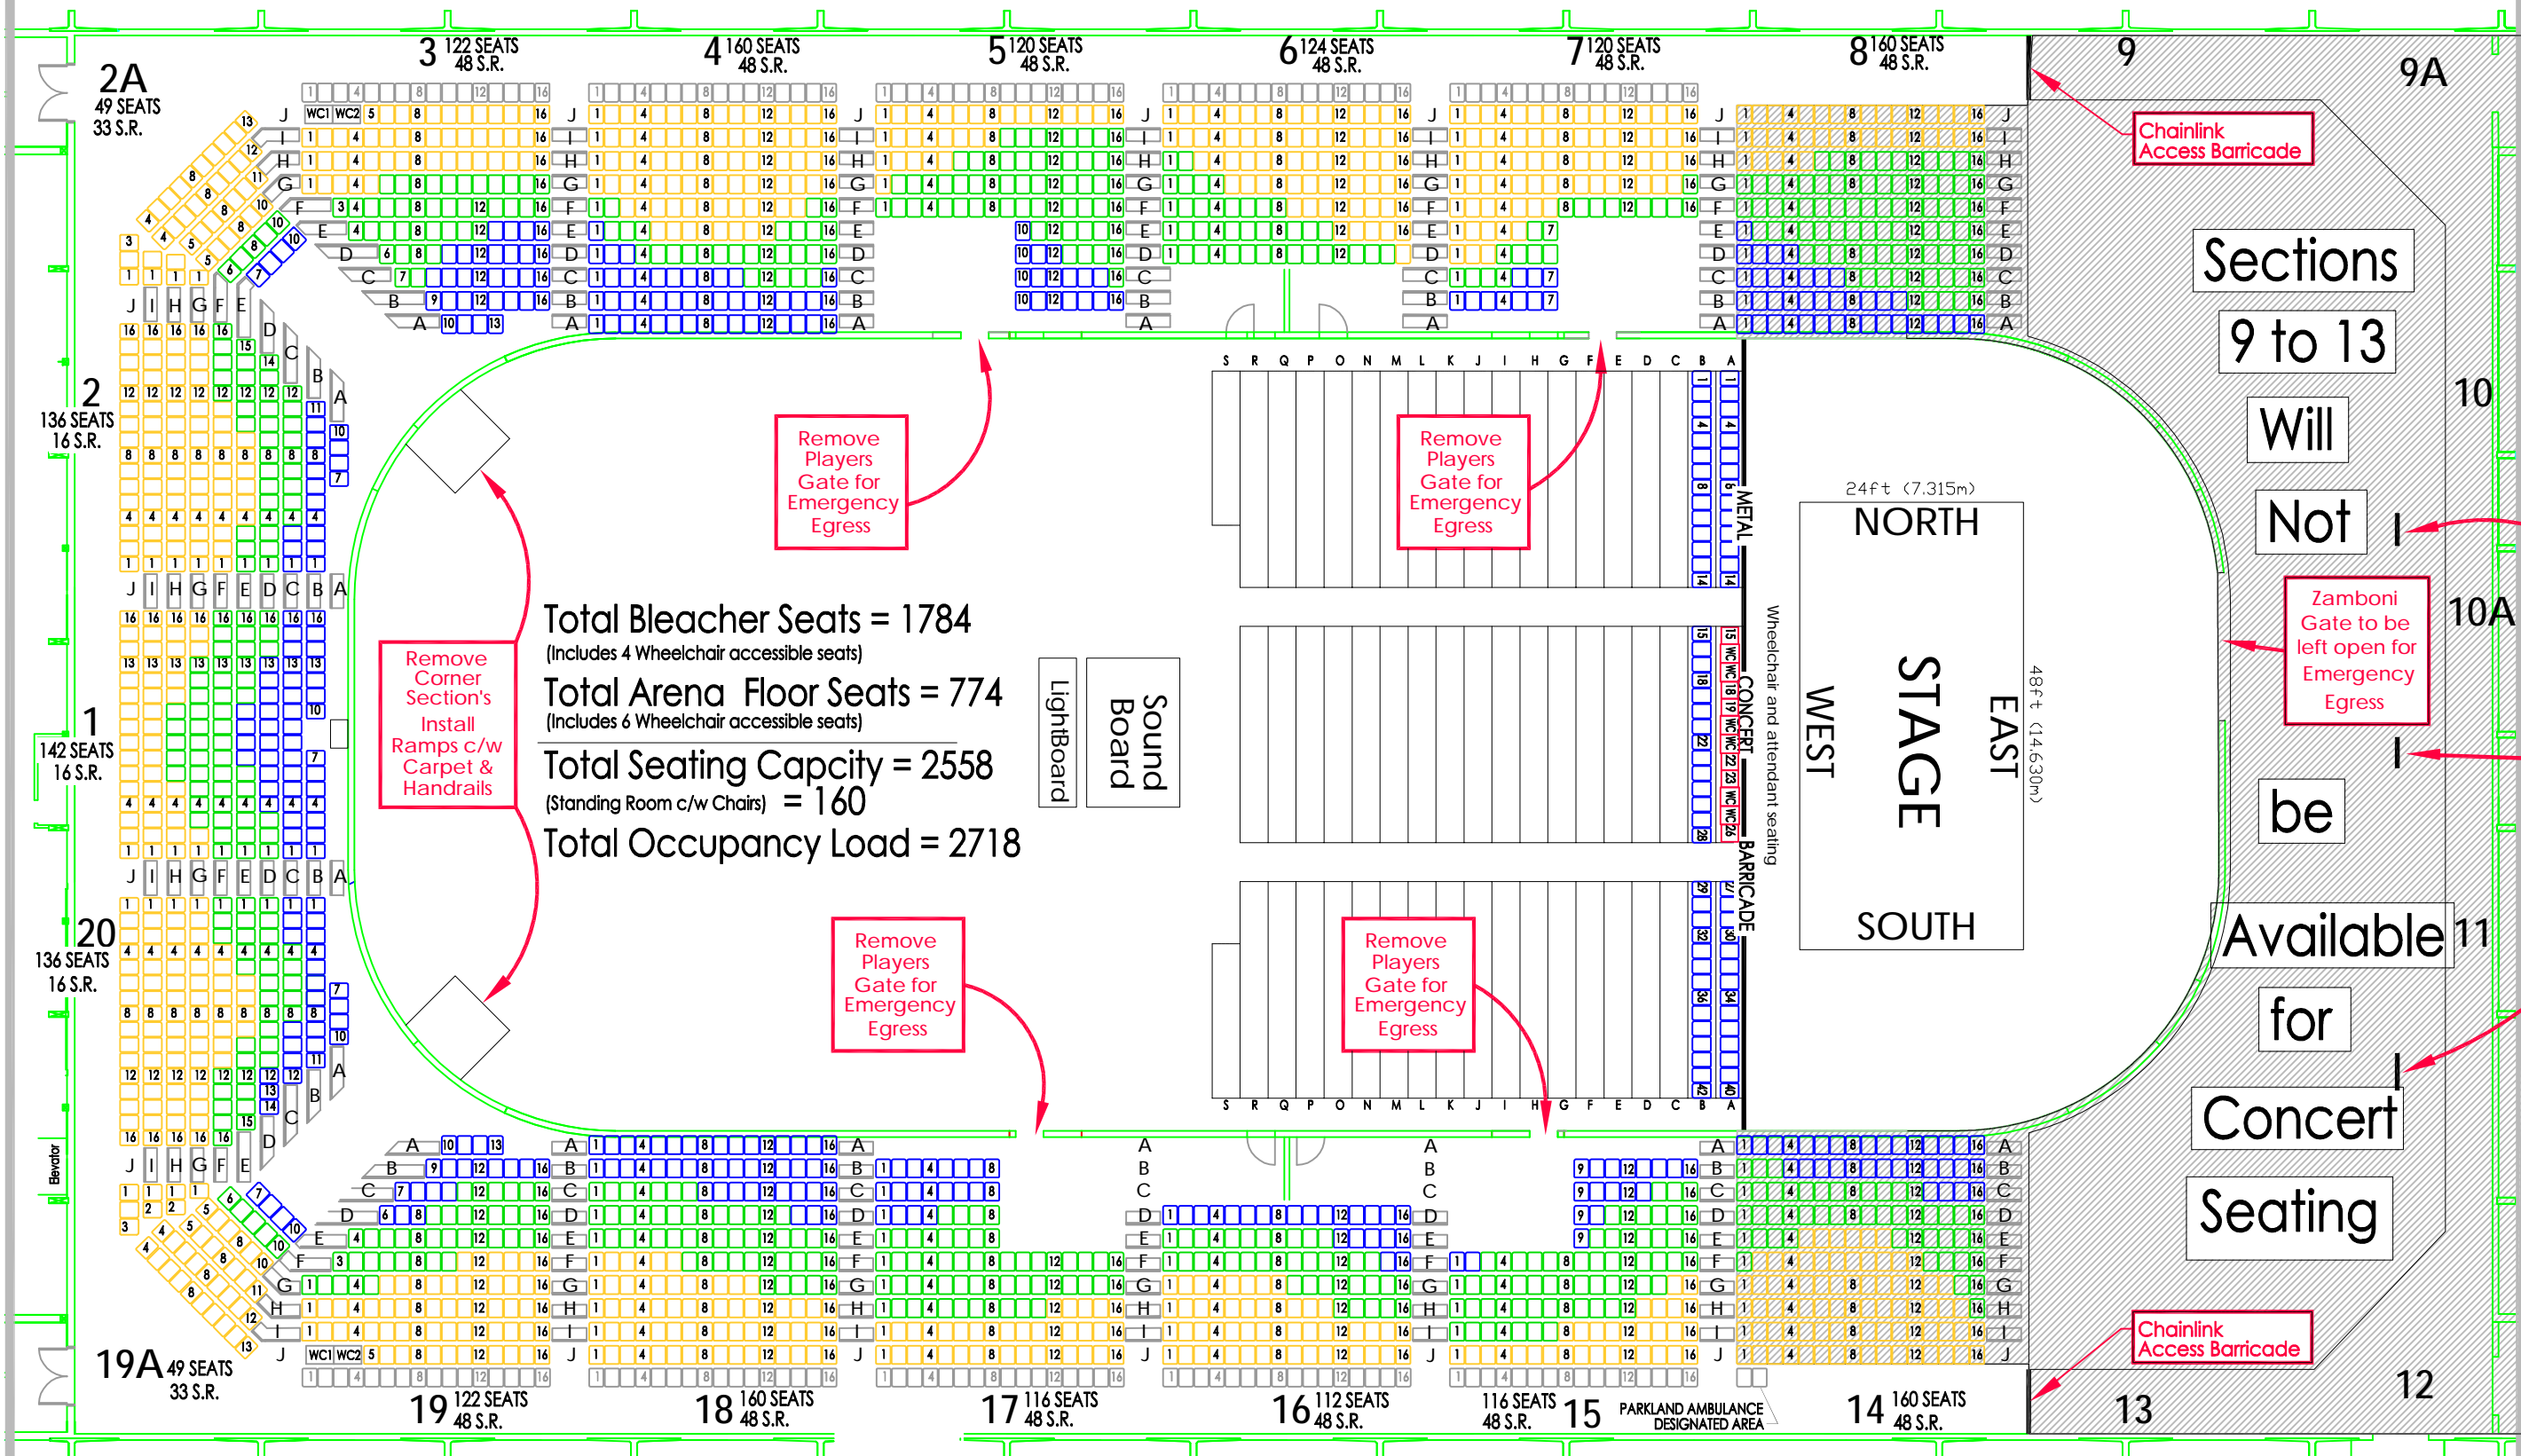

BOX OFFICE: 306-764-GAME (4263)

Notes:

Aisle Widths
 3ft6" = 1.067m

Arena Seating
 Row Width
 3ft = 0.914m

Stage to Concert
 Barricade
 6ft = 1.829m

Total Bleacher Seats = 1784
 (Includes 4 Wheelchair accessible seats)
Total Arena Floor Seats = 774
 (Includes 6 Wheelchair accessible seats)
Total Seating Capacity = 2558
 (Standing Room c/w Chairs) = 160
Total Occupancy Load = 2718

Sections
 9 to 13
 Will
 Not
 be
 Available
 for
 Concert
 Seating