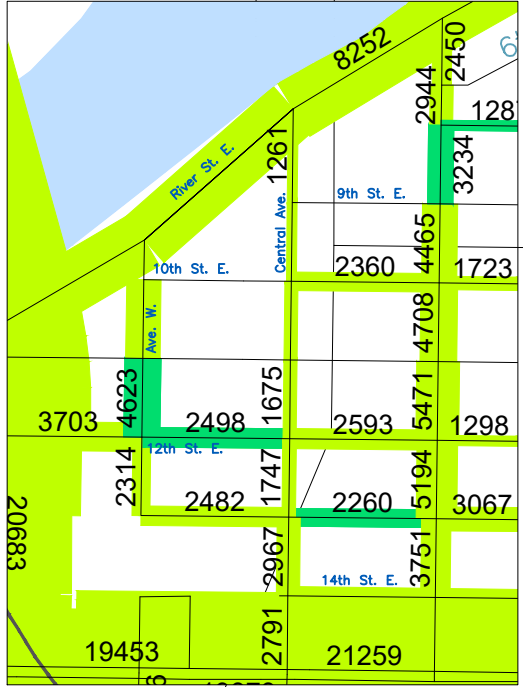

LEGEND

- TRAFFIC VOLUME 2014-2019
- TRAFFIC VOLUME 2020
- TRAFFIC VOLUME 2021

CITY OF PRINCE ALBERT

2014-2021 TRAFFIC VOLUME

AADT - AVERAGE DAILY TRAFFIC
ACTUAL TRAFFIC COUNT TAKEN IN SEPTEMBER FOR A ONE WEEK PERIOD