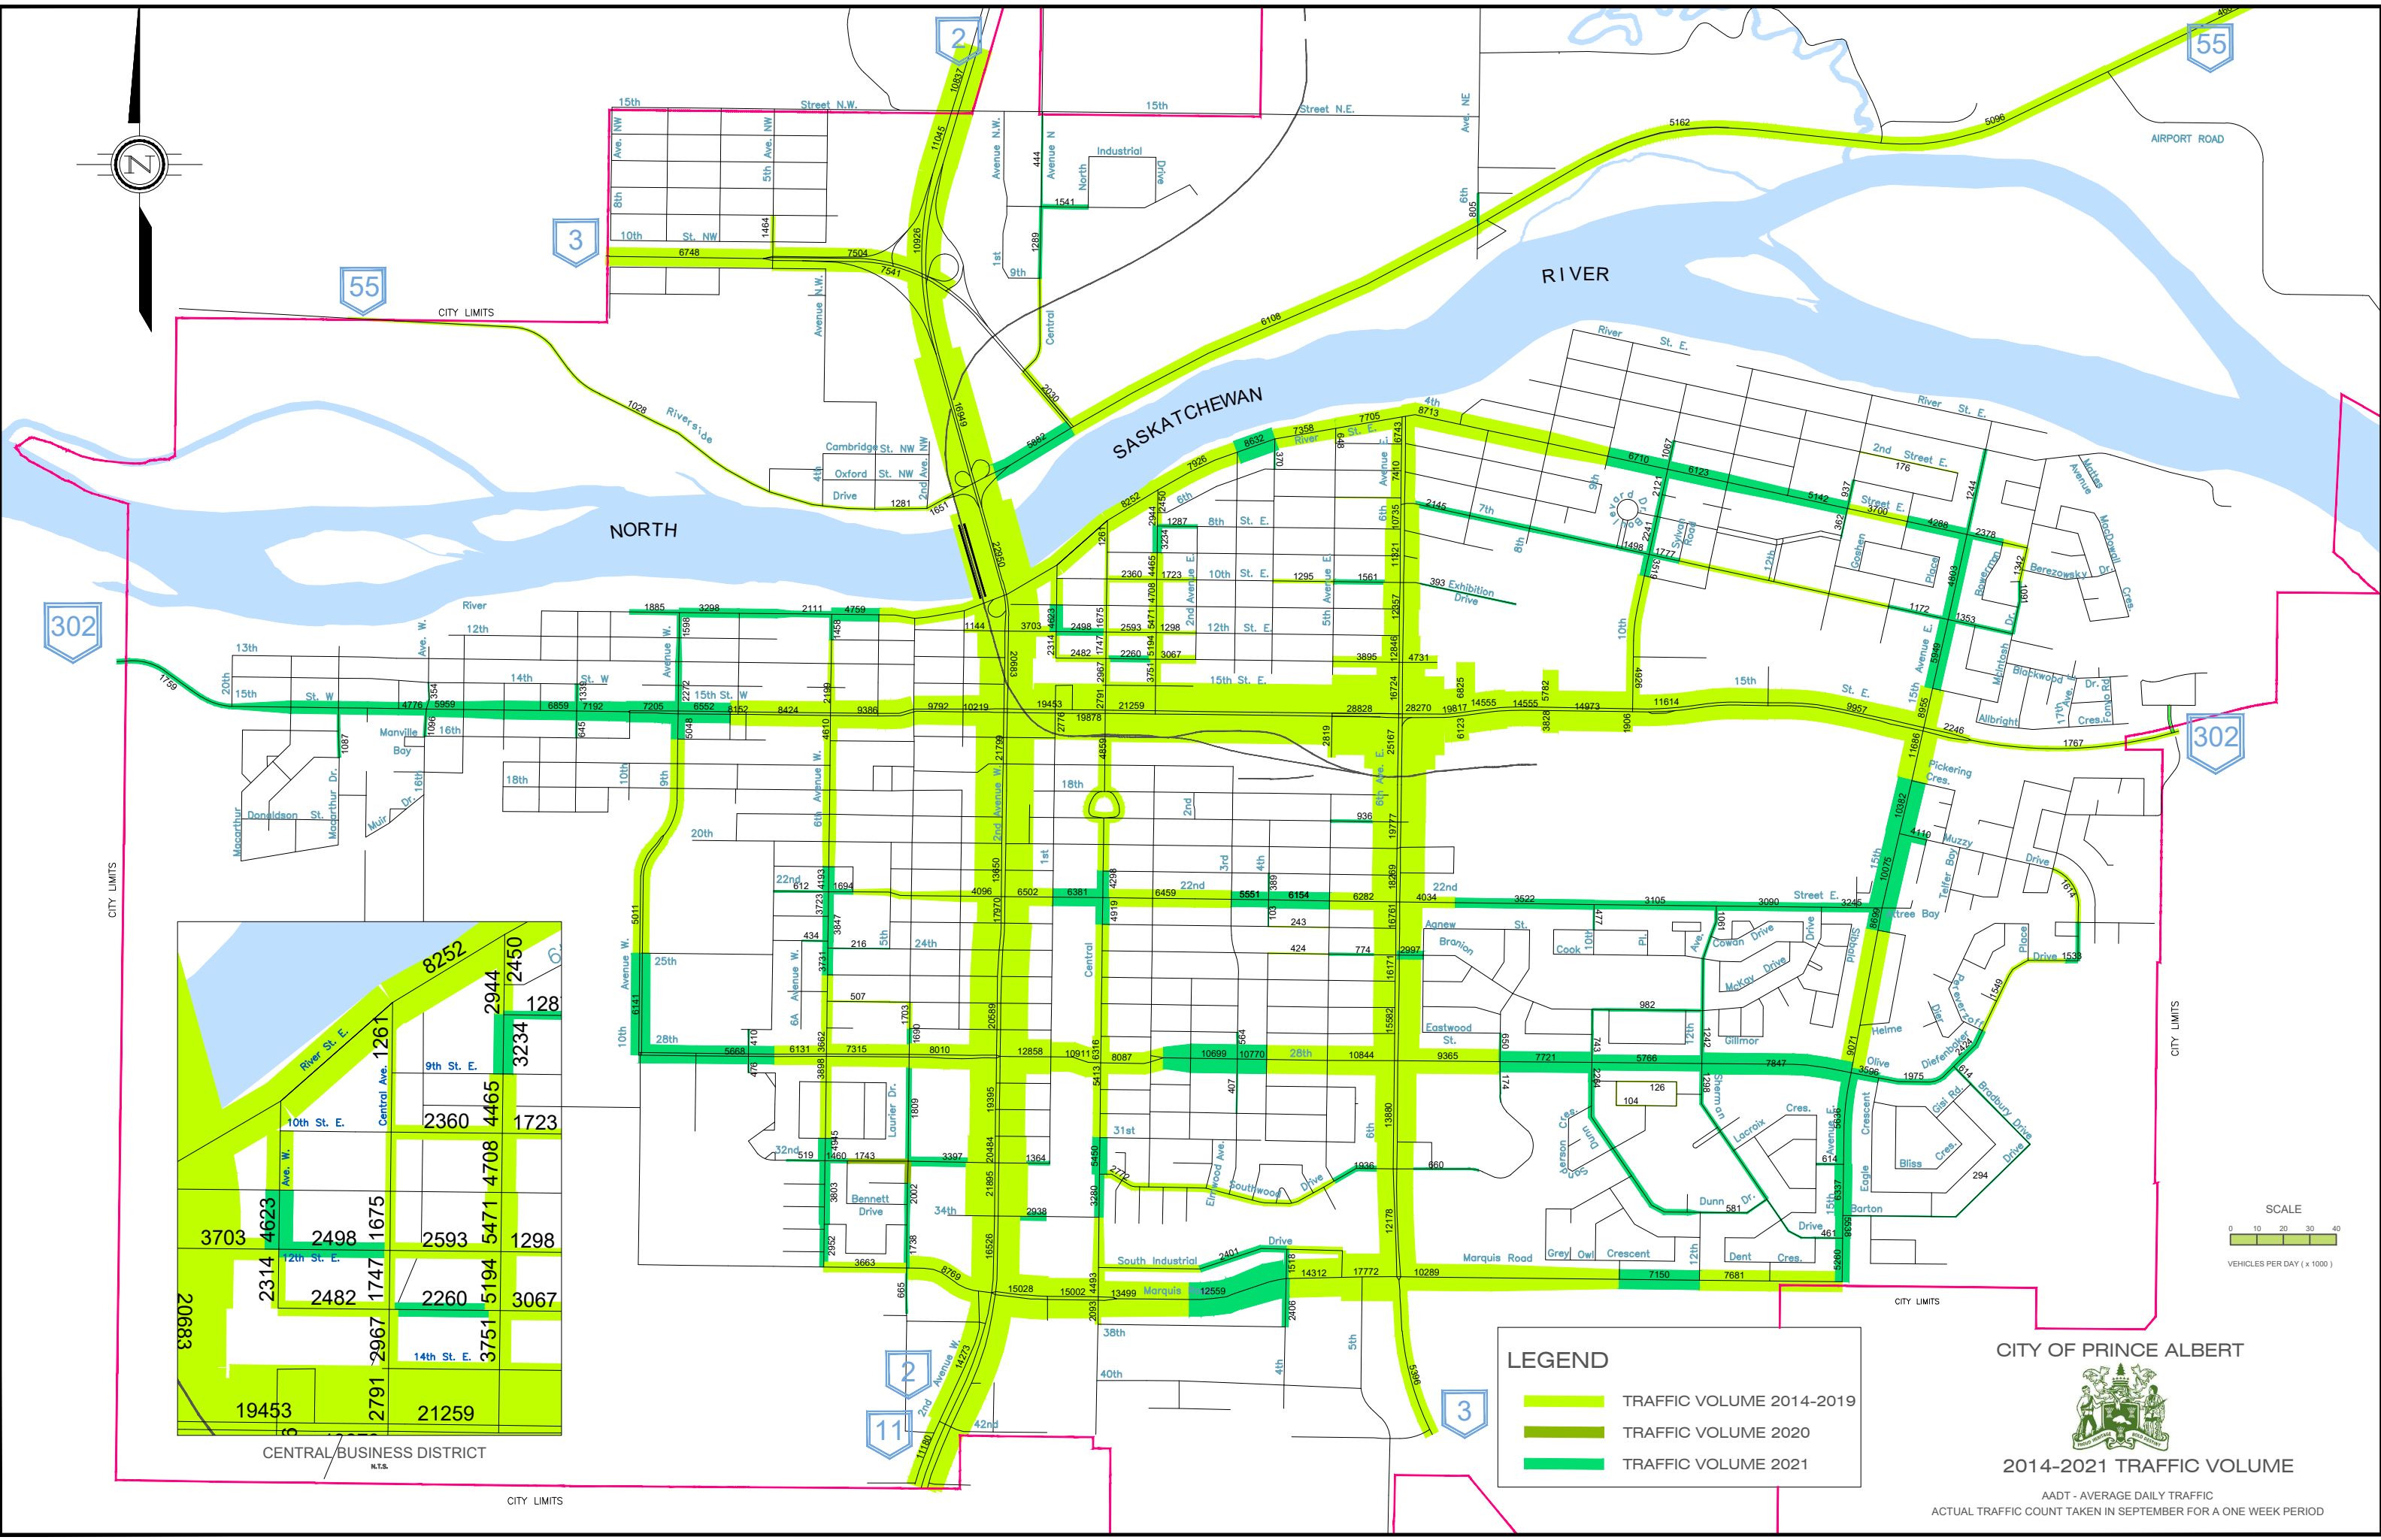

LEGEND

- TRAFFIC VOLUME 2014-2019
- TRAFFIC VOLUME 2020
- TRAFFIC VOLUME 2021

CITY OF PRINCE ALBERT

2014-2021 TRAFFIC VOLUME

AADT - AVERAGE DAILY TRAFFIC
ACTUAL TRAFFIC COUNT TAKEN IN SEPTEMBER FOR A ONE WEEK PERIOD