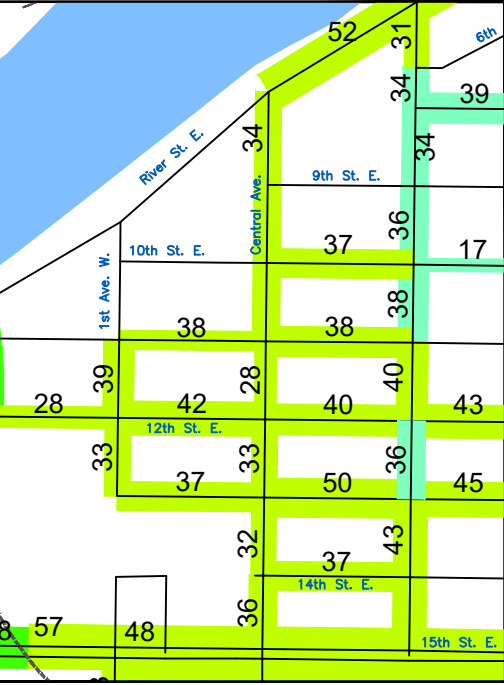

LEGEND

- █ SPEED COUNTS '14/16/17
- █ SPEED COUNTS 2018
- █ SPEED COUNTS 2019

CITY OF PRINCE ALBERT

2014-2019 SPEED COUNTS (km/h)

CENTRAL BUSINESS DISTRICT
N.T.S.

CITY LIMITS