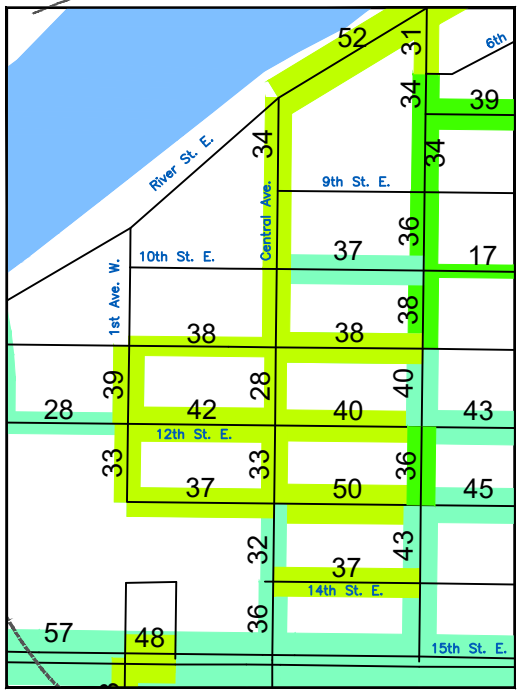

302

55

55

3

2

2

11

3

302

**LEGEND**

- SPEED COUNTS '14/16
- SPEED COUNTS 2017
- SPEED COUNTS 2018

CITY OF PRINCE ALBERT

Bylaw No.1 of 2013  
SPEED COUNTS (km/h)