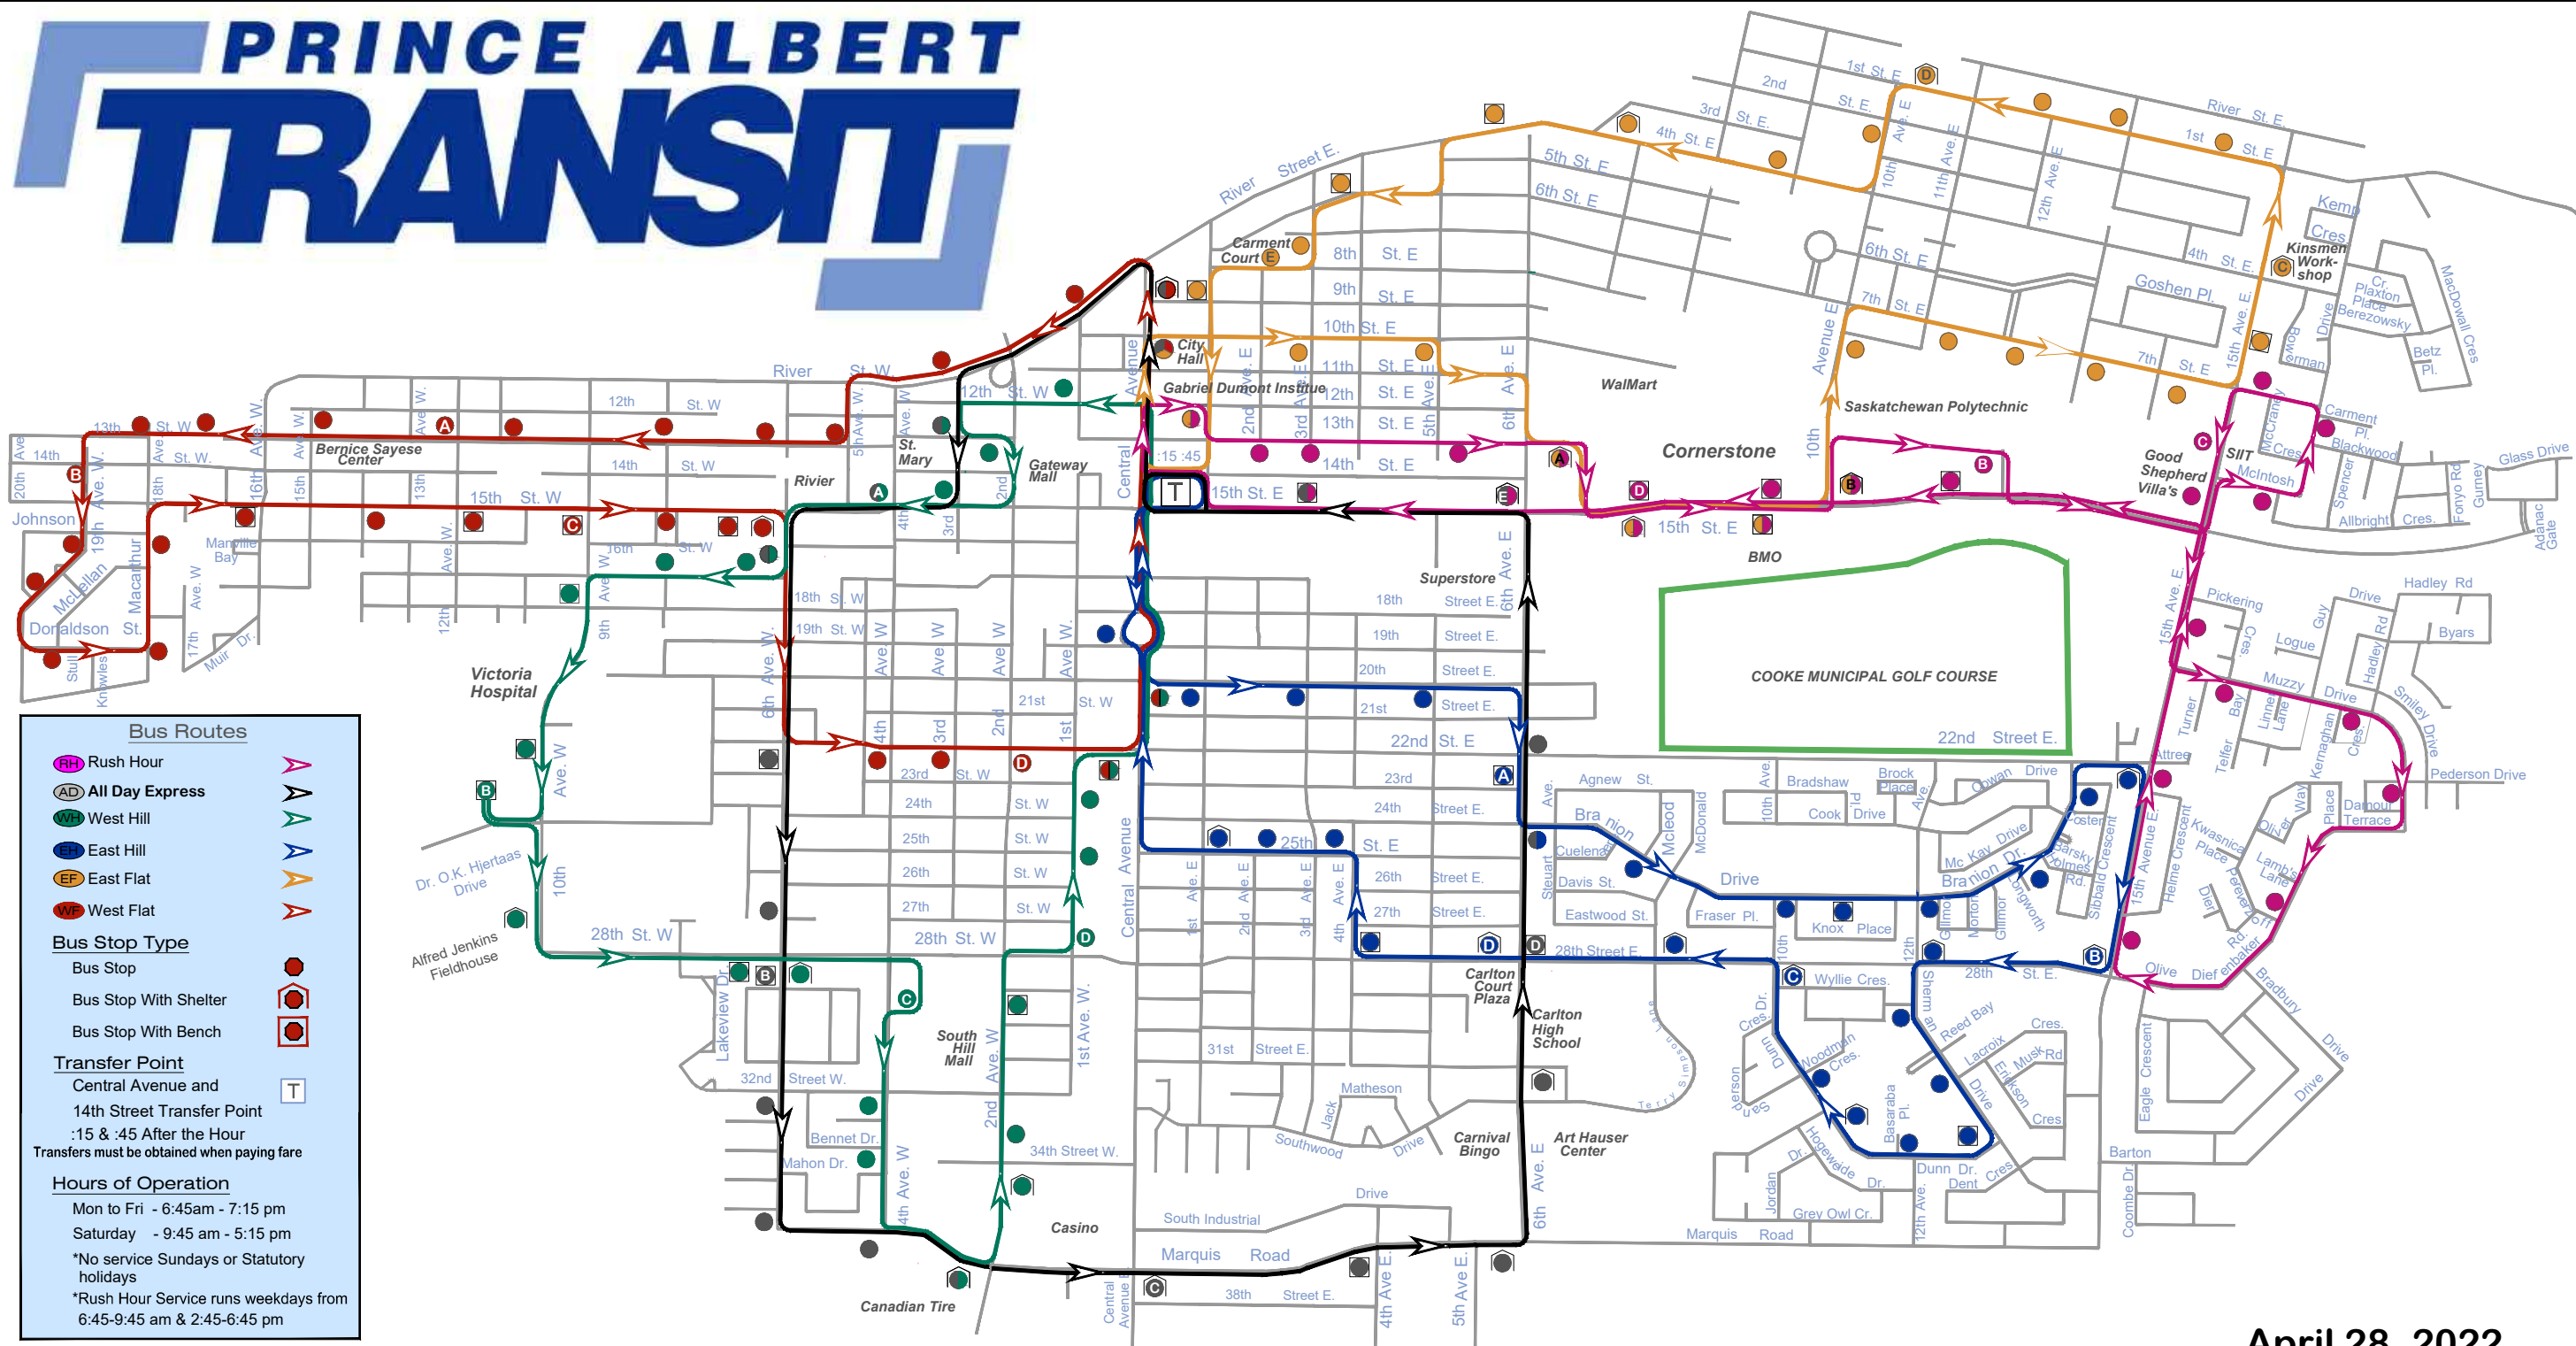

PRINCE ALBERT TRANSIT

Bus Routes

- RH** Rush Hour
- AD** All Day Express
- WH** West Hill
- EH** East Hill
- EF** East Flat
- WF** West Flat

Bus Stop Type

- Bus Stop
- Bus Stop With Shelter
- Bus Stop With Bench

Transfer Point

- Central Avenue and 14th Street Transfer Point

Hours of Operation

- Mon to Fri - 6:45am - 7:15 pm
- Saturday - 9:45 am - 5:15 pm
- *No service Sundays or Statutory holidays
- *Rush Hour Service runs weekdays from 6:45-9:45 am & 2:45-6:45 pm

April 28, 2022

SCHEDULES	RUSH HOUR 6:45-9:45 am & 2:45-6:45 pm		ALL DAY EXPRESS		WEST HILL		EAST HILL		EAST FLAT		WEST FLAT			
	Bus Stop	Departs	Bus Stop	Departs	Bus Stop	Departs	Bus Stop	Departs	Bus Stop	Departs	Bus Stop	Departs		
T	Central Avenue & 14th Street	:15 :45	T	Central Avenue & 14th Street	:15 :45	T	Central Avenue & 14th Street	:15 :45	T	Central Avenue & 14th Street	:15 :45	T	Central Avenue & 14th Street	:15 :45
A	Cornerstone 13th Street	:19 :49	A	15th Street at Bishop Pascal Pl	:20 :50	A	15th Street at Bishop Pascal Pl	:20 :50	A	Cornerstone 13th Street	:19 :49	A	13th Street W at 12th Avenue	:22 :52
B	Saskatchewan Polytechnic	:26 :56	B	6th Avenue W at 28th Street	:24 :54	B	Victoria Hospital	:24 :54	B	SaskPolytech West Entrance	:25 :55	B	19th Avenue W at 14th Street	:24 :54
C	SIIT (710 15th Ave E)	:32 :02	C	Marquis Road at Central Ave	:29 :59	C	South Hill Mall	:29 :59	C	Dunn Drive at 28th Street E	:32 :02	C	Kinsmen Workshop	:28 :58
D	Cornerstone Northwest	:41 :11	D	6th Avenue E at 28th Street	:34 :04	D	Kinsmen Water Park	:36 :06	D	28th Street E at 6th Avenue E	:36 :06	D	1st Street E at 10th Avenue E	:31 :01
			E	15th Street E at 6th Avenue	:38 :08				E	Carment Court (230 8th St. E)	:36 :06	D	22nd Street at 2nd Avenue W	:37 :07