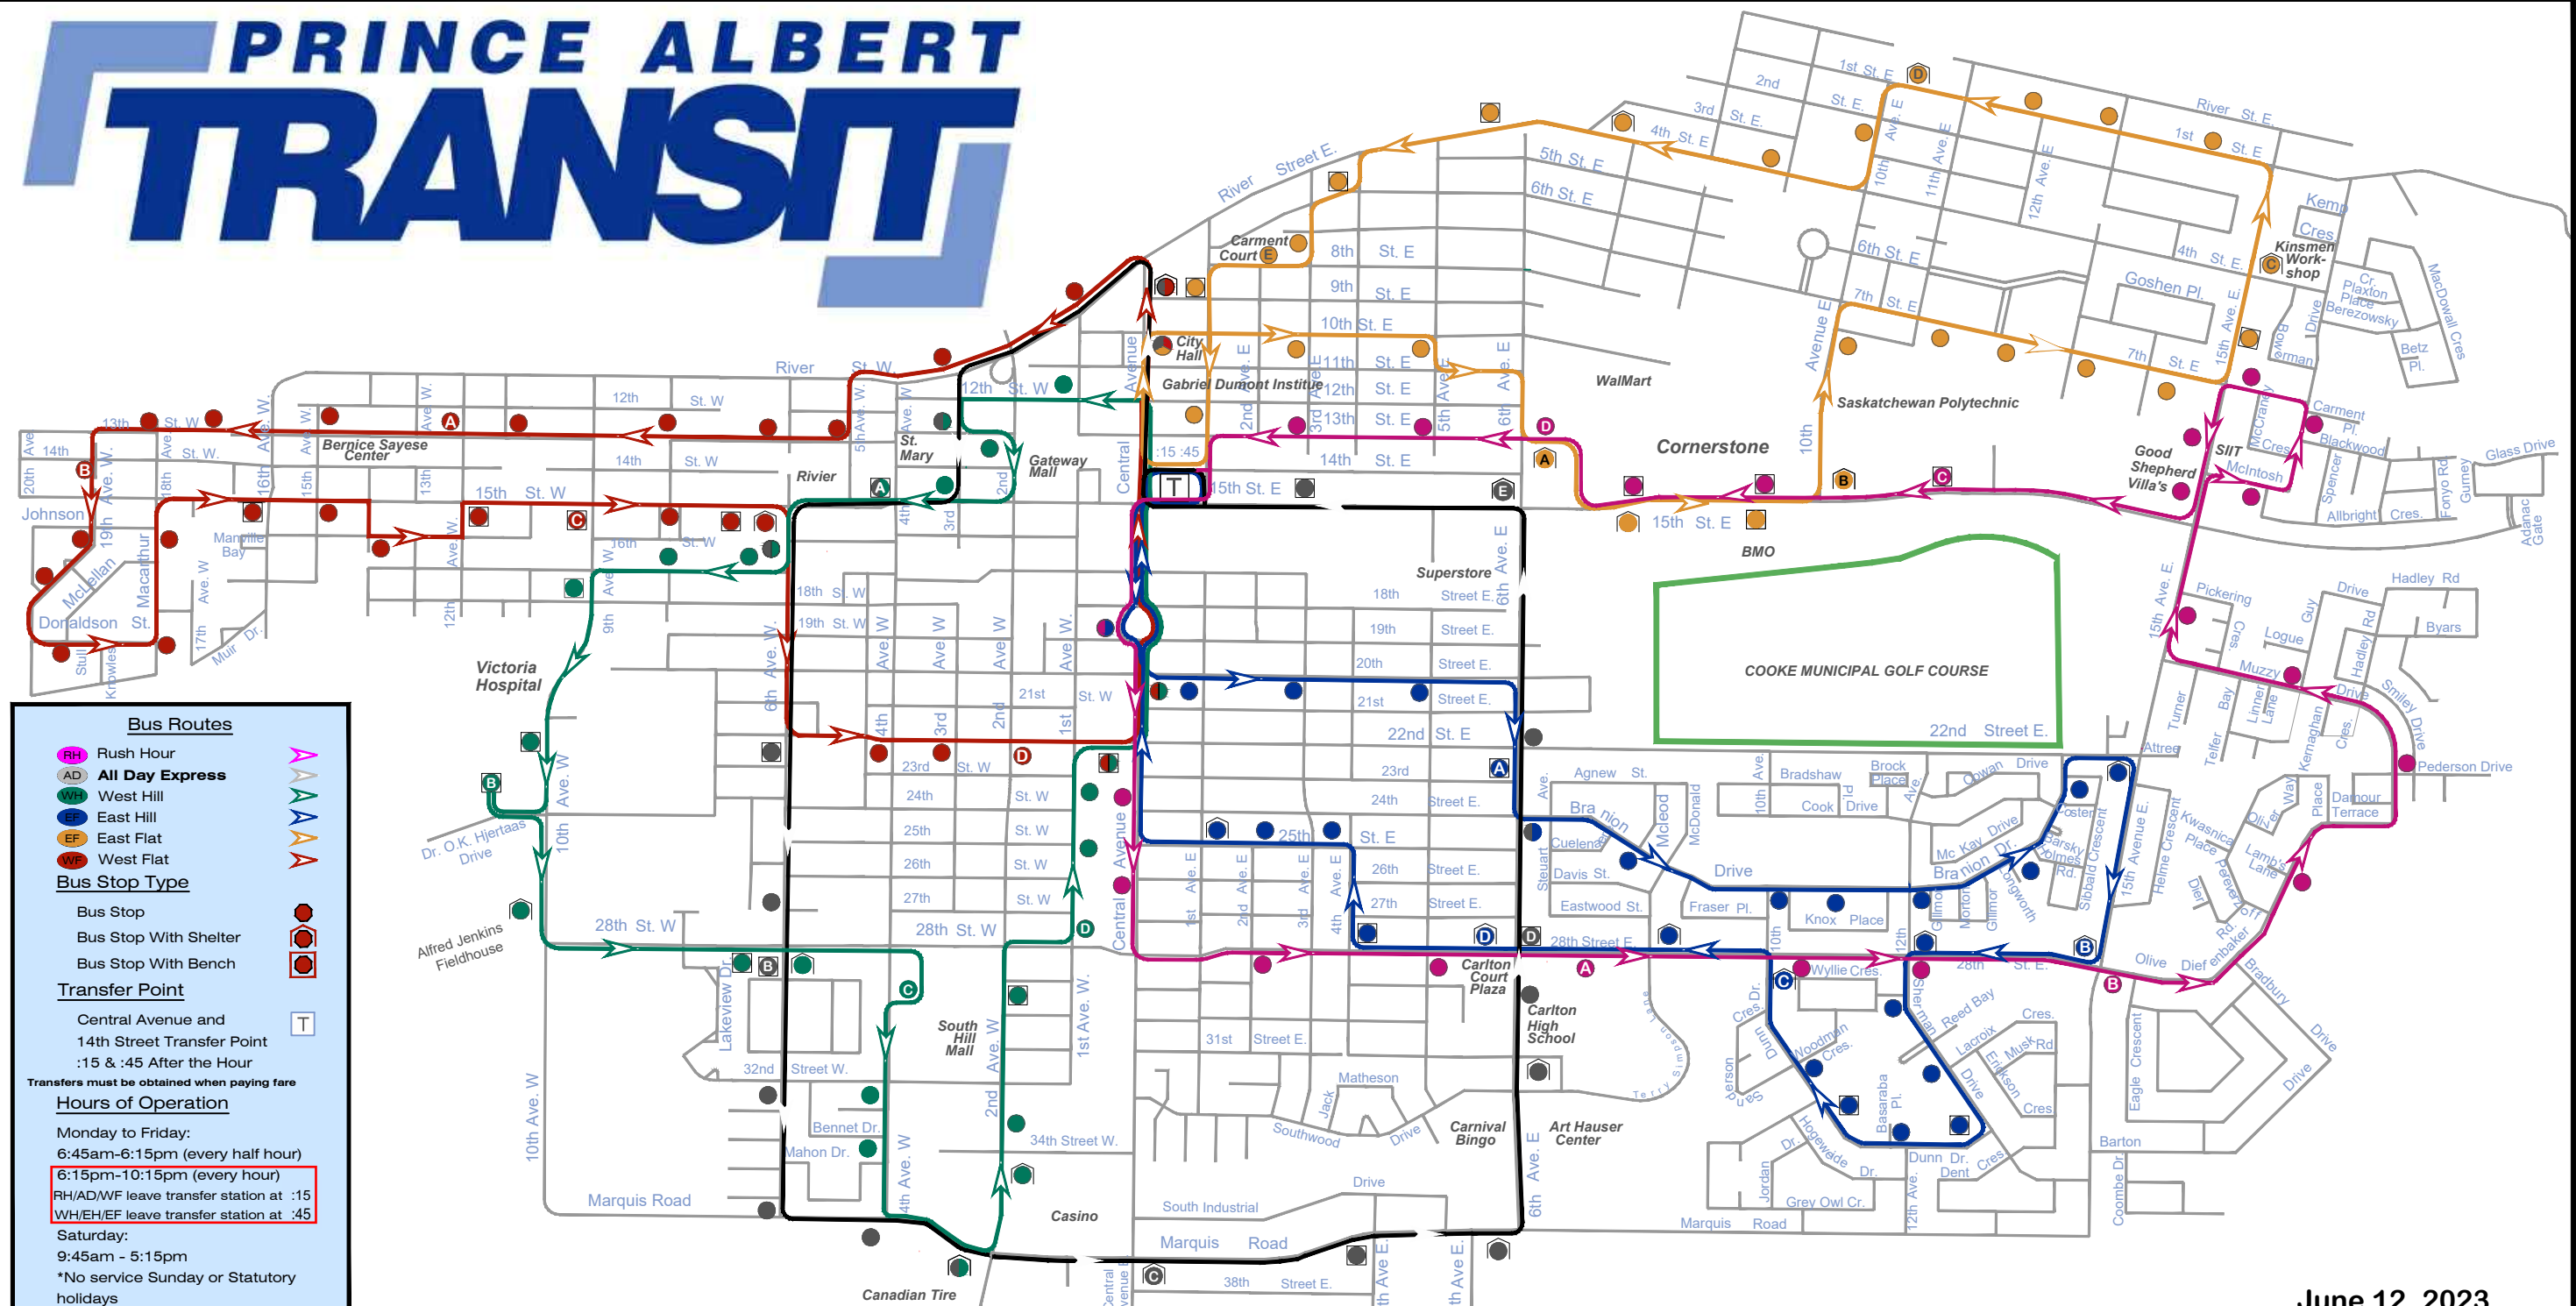

PRINCE ALBERT TRANSIT

Bus Routes

- RH** Rush Hour
- AD** All Day Express
- WH** West Hill
- EH** East Hill
- EF** East Flat
- WF** West Flat

Bus Stop Type

- Bus Stop
- Bus Stop With Shelter
- Bus Stop With Bench

Transfer Point

- Central Avenue and 14th Street Transfer Point
- :15 & :45 After the Hour

Hours of Operation

Monday to Friday:

- 6:45am-6:15pm (every half hour)
- 6:15pm-10:15pm (every hour)
- RH/AD/WF leave transfer station at :15
- WH/EH/EF leave transfer station at :45

Saturday:

- 9:45am - 5:15pm

*No service Sunday or Statutory holidays

June 12, 2023

HALF HOUR SCHEDULE

SCHEDULES	RUSH HOUR		ALL DAY EXPRESS		WEST HILL		EAST HILL		EAST FLAT		WEST FLAT			
	Bus Stop	Departs	Bus Stop	Departs	Bus Stop	Departs	Bus Stop	Departs	Bus Stop	Departs	Bus Stop	Departs		
T	Central Avenue & 14th Street	:15 :45	T	Central Avenue & 14th Street	:15 :45	T	Central Avenue & 14th Street	:15 :45	T	Central Avenue & 14th Street	:15 :45	T	Central Avenue & 14th Street	:15 :45
A	Carlton North	:23 :53	A	15th Street at Bishop Pascal Pl	:20 :50	A	15th Street at Bishop Pascal Pl	:20 :50	A	Cornerstone 13th Street	:19 :49	A	13th Street W at 12th Avenue	:22 :52
B	28th Street E at 15th Ave E	:28 :58	B	6th Avenue W at 28th Street	:24 :54	B	Victoria Hospital	:24 :54	B	SaskPolytech West Entrance	:25 :55	B	19th Avenue W at 14th Street	:24 :54
C	Saskatchewan Polytechnic	:35 :05	C	Marquis Road at Central Ave	:29 :59	C	South Hill Mall	:29 :59	C	Dunn Drive at 28th Street E	:32 :02	C	Kinsmen Workshop	:28 :58
D	Cornerstone at 13th Street E	:39 :09	D	6th Avenue E at 28th Street	:34 :04	D	Kinsmen Water Park	:36 :06	D	28th Street E at 6th Avenue E	:36 :06	D	1st Street E at 10th Avenue E	:31 :01
			E	15th Street E at 6th Avenue	:38 :08				E	Carment Court (230 8th St. E)	:36 :06	D	22nd Street at 2nd Avenue W	:37 :07