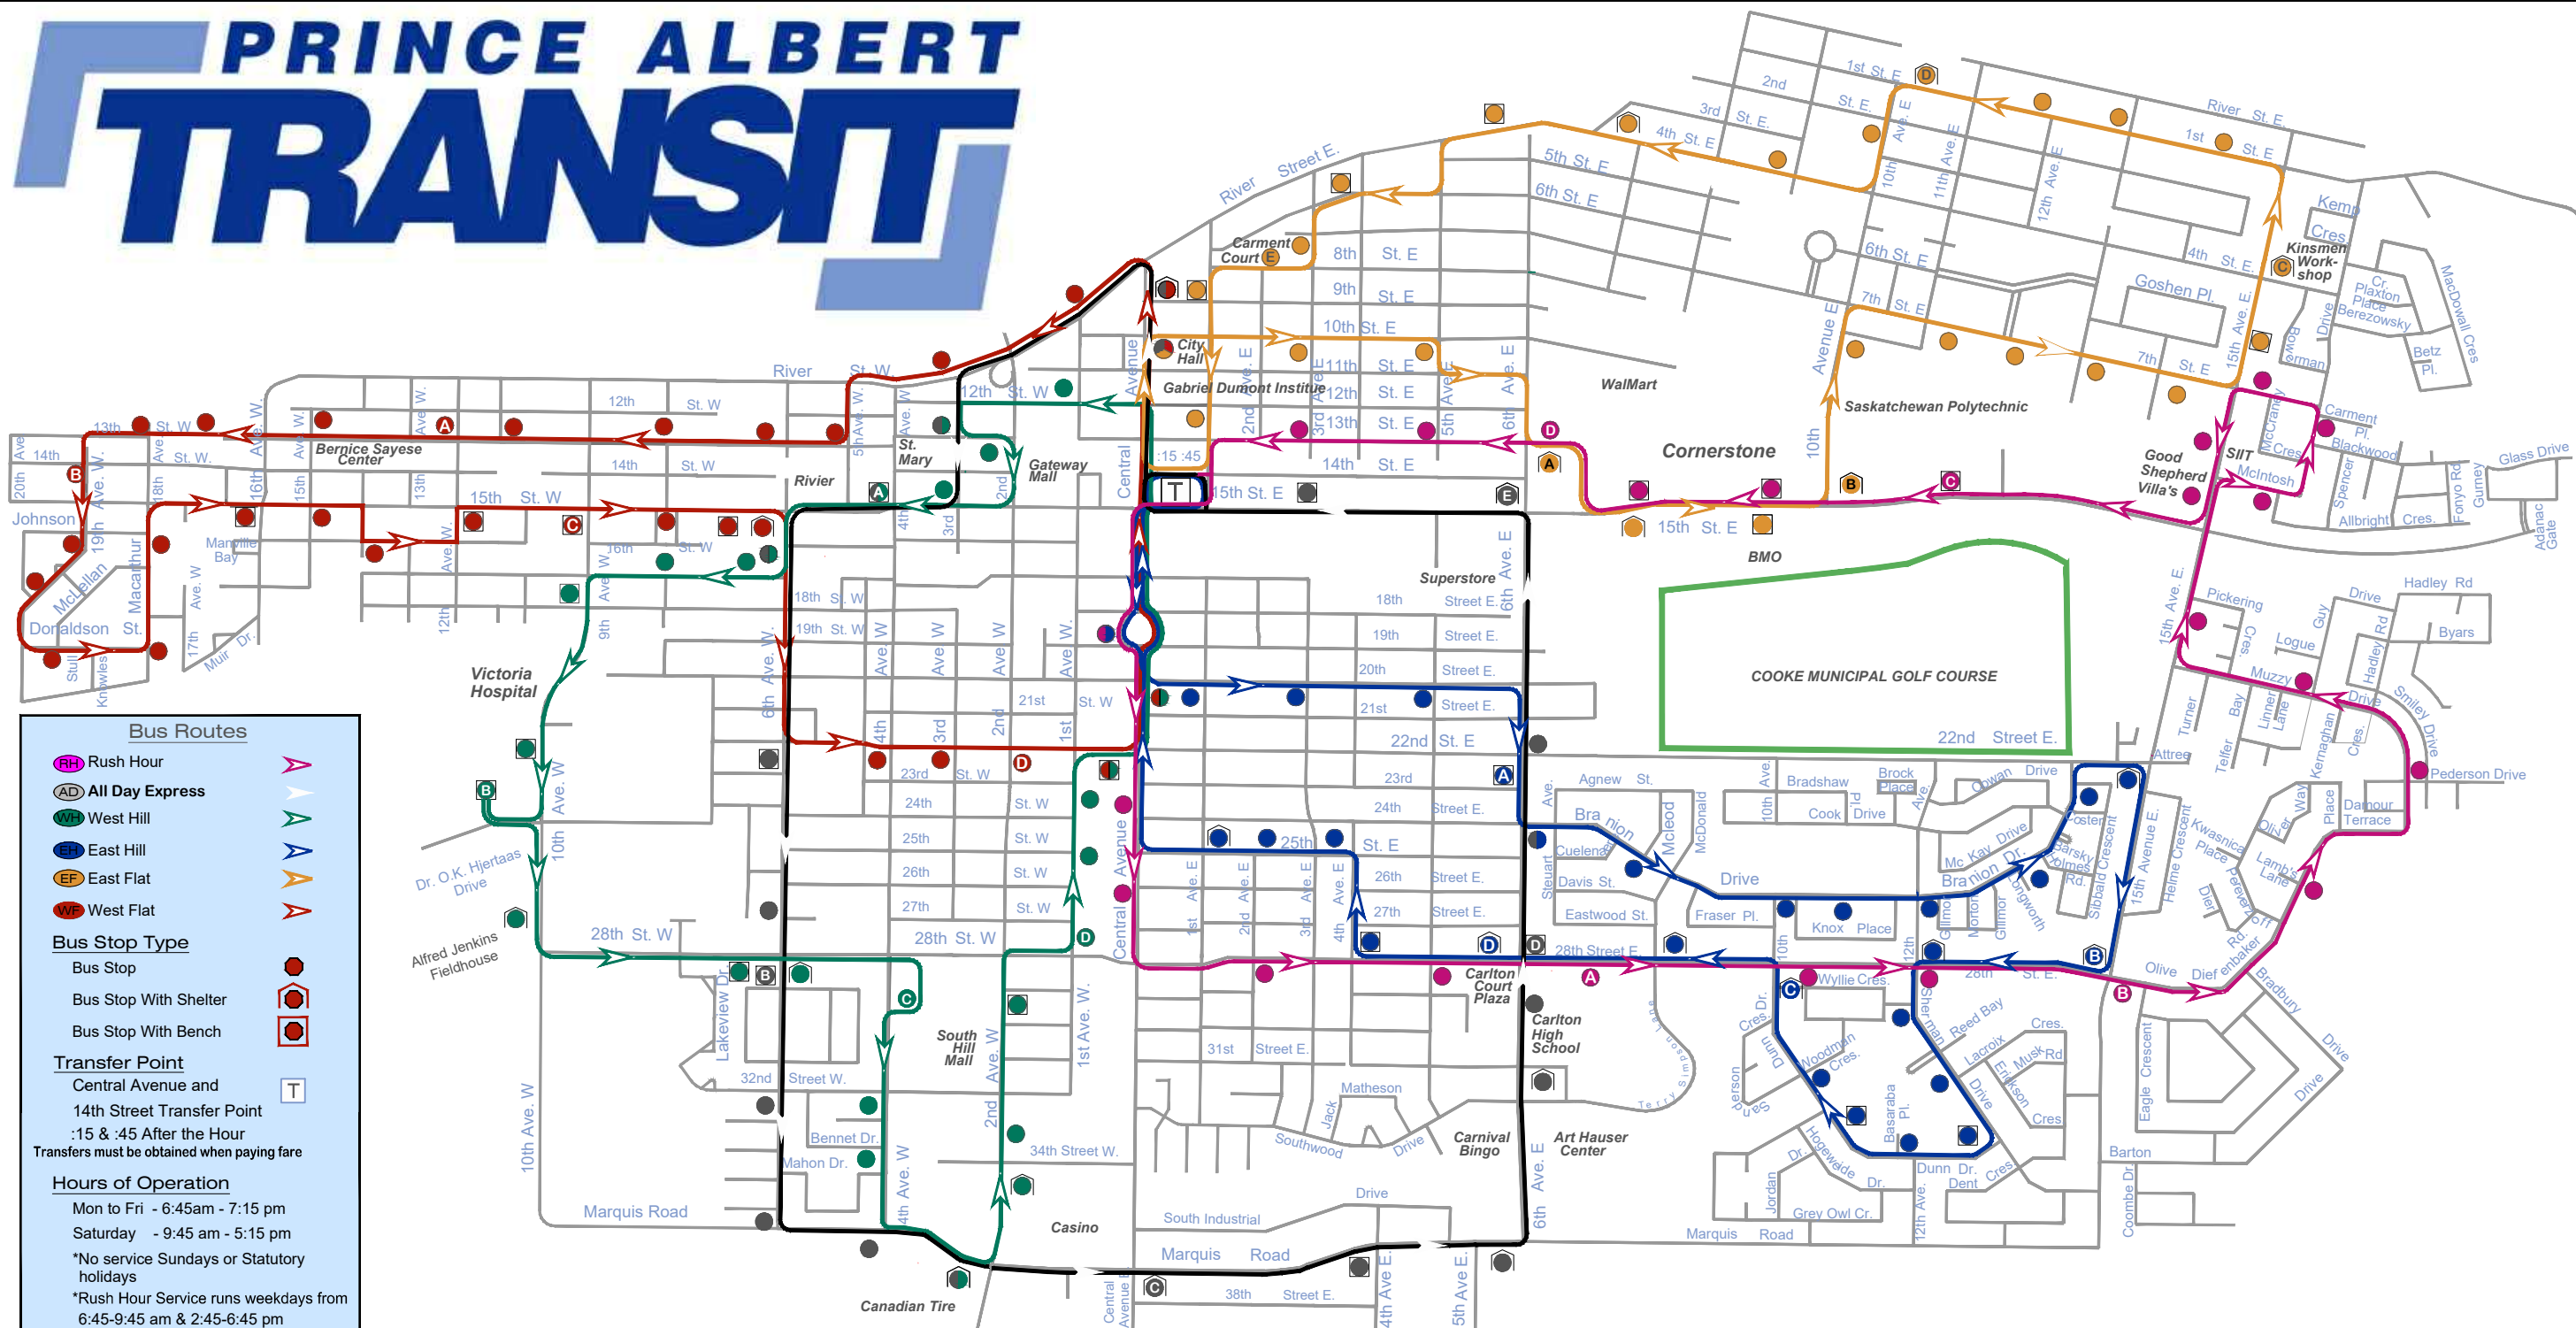

# PRINCE ALBERT TRANSIT

**Bus Routes**

- RH** Rush Hour
- AD** All Day Express
- WH** West Hill
- EH** East Hill
- EF** East Flat
- WF** West Flat

**Bus Stop Type**

- Bus Stop
- Bus Stop With Shelter
- Bus Stop With Bench

**Transfer Point**

- Central Avenue and 14th Street Transfer Point
- :15 & :45 After the Hour
- Transfers must be obtained when paying fare

**Hours of Operation**

- Mon to Fri - 6:45am - 7:15 pm
- Saturday - 9:45 am - 5:15 pm
- \*No service Sundays or Statutory holidays
- \*Rush Hour Service runs weekdays from 6:45-9:45 am & 2:45-6:45 pm

August 30, 2022

SCHEDULES	RUSH HOUR 6:45-9:45 am & 2:45-6:45 pm		ALL DAY EXPRESS		WEST HILL		EAST HILL		EAST FLAT		WEST FLAT			
	Bus Stop	Departs	Bus Stop	Departs	Bus Stop	Departs	Bus Stop	Departs	Bus Stop	Departs	Bus Stop	Departs		
<b>T</b>	Central Avenue & 14th Street	:15 :45	<b>T</b>	Central Avenue & 14th Street	:15 :45	<b>T</b>	Central Avenue & 14th Street	:15 :45	<b>T</b>	Central Avenue & 14th Street	:15 :45	<b>T</b>	Central Avenue & 14th Street	:15 :45
<b>A</b>	Carlton North	:23 :53	<b>A</b>	15th Street at Bishop Pascal Pl	:20 :50	<b>A</b>	15th Street at Bishop Pascal Pl	:20 :50	<b>A</b>	Cornerstone 13th Street	:19 :49	<b>A</b>	13th Street W at 12th Avenue	:22 :52
<b>B</b>	28th Street E at 15th Ave E	:28 :58	<b>B</b>	6th Avenue W at 28th Street	:24 :54	<b>B</b>	Victoria Hospital	:24 :54	<b>B</b>	SaskPolytech West Entrance	:25 :55	<b>B</b>	19th Avenue W at 14th Street	:24 :54
<b>C</b>	Saskatchewan Polytechnic	:35 :05	<b>C</b>	Marquis Road at Central Ave	:29 :59	<b>C</b>	South Hill Mall	:29 :59	<b>C</b>	Kinsmen Workshop	:28 :58	<b>C</b>	15th Street W & 9th Avenue	:32 :02
<b>D</b>	Cornerstone at 13th Street E	:39 :09	<b>D</b>	6th Avenue E at 28th Street	:34 :04	<b>D</b>	Kinsmen Water Park	:36 :06	<b>D</b>	1st Street E at 10th Avenue E	:31 :01	<b>D</b>	22nd Street at 2nd Avenue W	:37 :07
			<b>E</b>	15th Street E at 6th Avenue	:38 :08				<b>E</b>	Carment Court (230 8th St. E)	:36 :06			