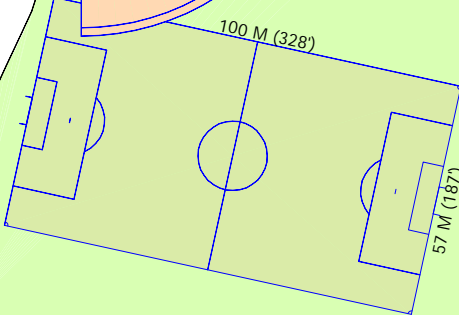

COOK MUNICIPAL GOLF COURSE

14 AVENUE E

22 STREET E

HOLY CROSS SCHOOL

PARKING

100 M (328')

57 M (187')

15 AVENUE E

HOLY CROSS SOCCER FIELD

TOURNAMENT INFORMATION