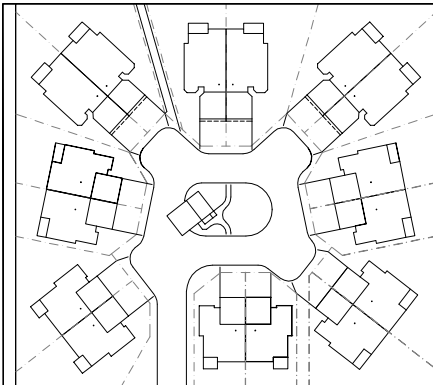

COOK MUNICIPAL GOLF COURSE

14 AVENUE E

22 STREET E

HOLY CROSS SCHOOL

PARKING

100 M (328')

57 M (187')

15 AVENUE E

HOLY CROSS SOCCER FIELD

TOURNAMENT INFORMATION