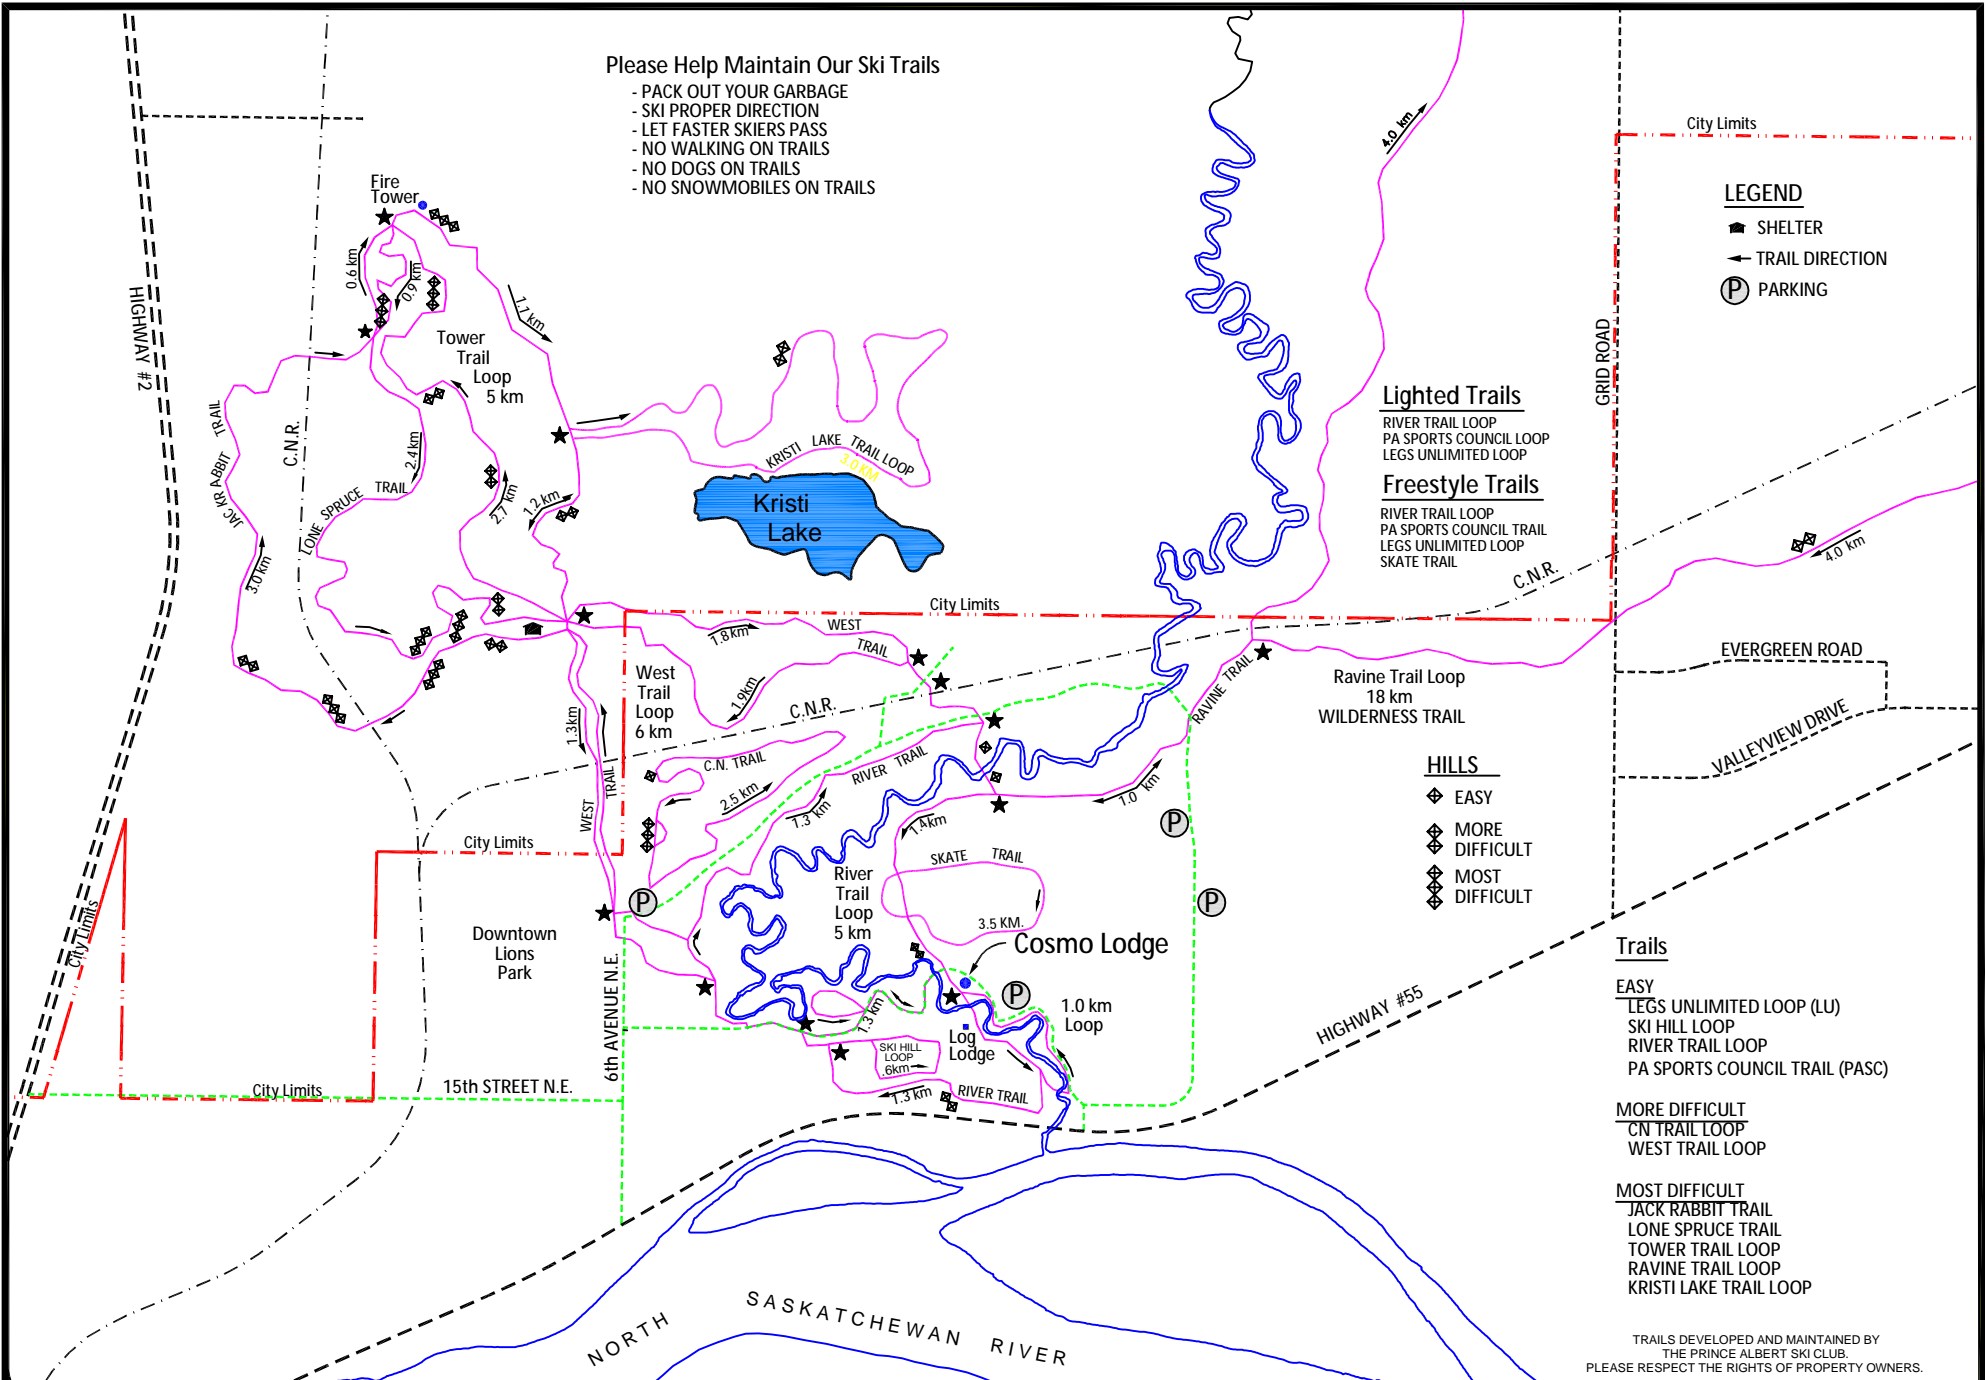

Please Help Maintain Our Ski Trails

- PACK OUT YOUR GARBAGE
- SKI PROPER DIRECTION
- LET FASTER SKIERS PASS
- NO WALKING ON TRAILS
- NO DOGS ON TRAILS
- NO SNOWMOBILES ON TRAILS

LEGEND

- 🏠 SHELTER
- ➔ TRAIL DIRECTION
- Ⓟ PARKING

Lighted Trails

- RIVER TRAIL LOOP
- PA SPORTS COUNCIL LOOP
- LEGS UNLIMITED LOOP

Freestyle Trails

- RIVER TRAIL LOOP
- PA SPORTS COUNCIL TRAIL
- LEGS UNLIMITED LOOP
- SKATE TRAIL

HILLS

- ◆ EASY
- ◆ MORE DIFFICULT
- ◆ MOST DIFFICULT
- ◆ DIFFICULT

Trails

- EASY**
- LEGS UNLIMITED LOOP (LU)
 - SKI HILL LOOP
 - RIVER TRAIL LOOP
 - PA SPORTS COUNCIL TRAIL (PASC)

- MORE DIFFICULT**
- CN TRAIL LOOP
 - WEST TRAIL LOOP

- MOST DIFFICULT**
- JACK RABBIT TRAIL
 - LONE SPRUCE TRAIL
 - TOWER TRAIL LOOP
 - RAVINE TRAIL LOOP
 - KRISTI LAKE TRAIL LOOP

TRAILS DEVELOPED AND MAINTAINED BY THE PRINCE ALBERT SKI CLUB. PLEASE RESPECT THE RIGHTS OF PROPERTY OWNERS.

City of Prince Albert
Community Services Department

LITTLE RED RIVER PARK SKI TRAIL MAP

Small
MAP NO.