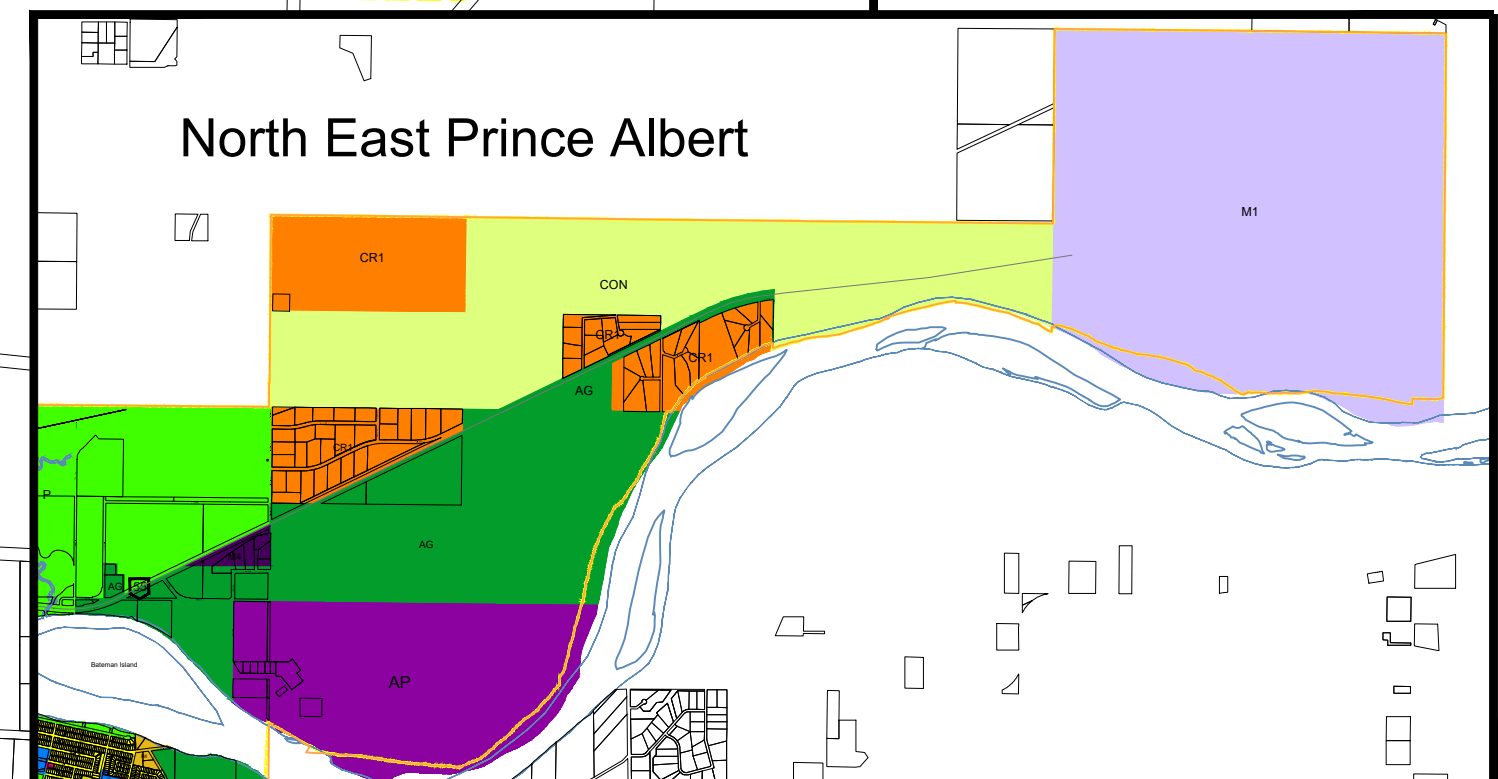

# City of Prince Albert Zoning Map

## LEGEND

- R1 - LARGE LOT RESIDENTIAL
- R2 - SMALL LOT RESIDENTIAL
- R3 - MEDIUM DENSITY RESIDENTIAL
- R4 - HIGH DENSITY RESIDENTIAL
- CR1 - LOW DENSITY COUNTRY RESIDENTIAL
- CR2 - HIGH DENSITY COUNTRY RESIDENTIAL
- RMU - RESIDENTIAL MIXED USE
- C1 - DOWNTOWN COMMERCIAL
- C2 - SMALL LOT ARTERIAL COMMERCIAL
- C3 - LARGE LOT ARTERIAL COMMERCIAL
- C4 - HIGHWAY COMMERCIAL
- CMU - COMMERCIAL MIXED USE
- C - CONTRACT
- I1 - INSTITUTIONAL GENERAL
- I2 - INSTITUTIONAL MEDICAL SERVICE
- M1 - HEAVY INDUSTRIAL
- M2 - SMALL LOT LIGHT INDUSTRIAL
- M3 - LARGE LOT LIGHT INDUSTRIAL
- AP - AIRPORT
- M4 - AIRPORT INDUSTRIAL
- FUD - FUTURE URBAN DEVELOPMENT
- CON - CONSERVATION
- P - PARK
- AG - AGRICULTURAL