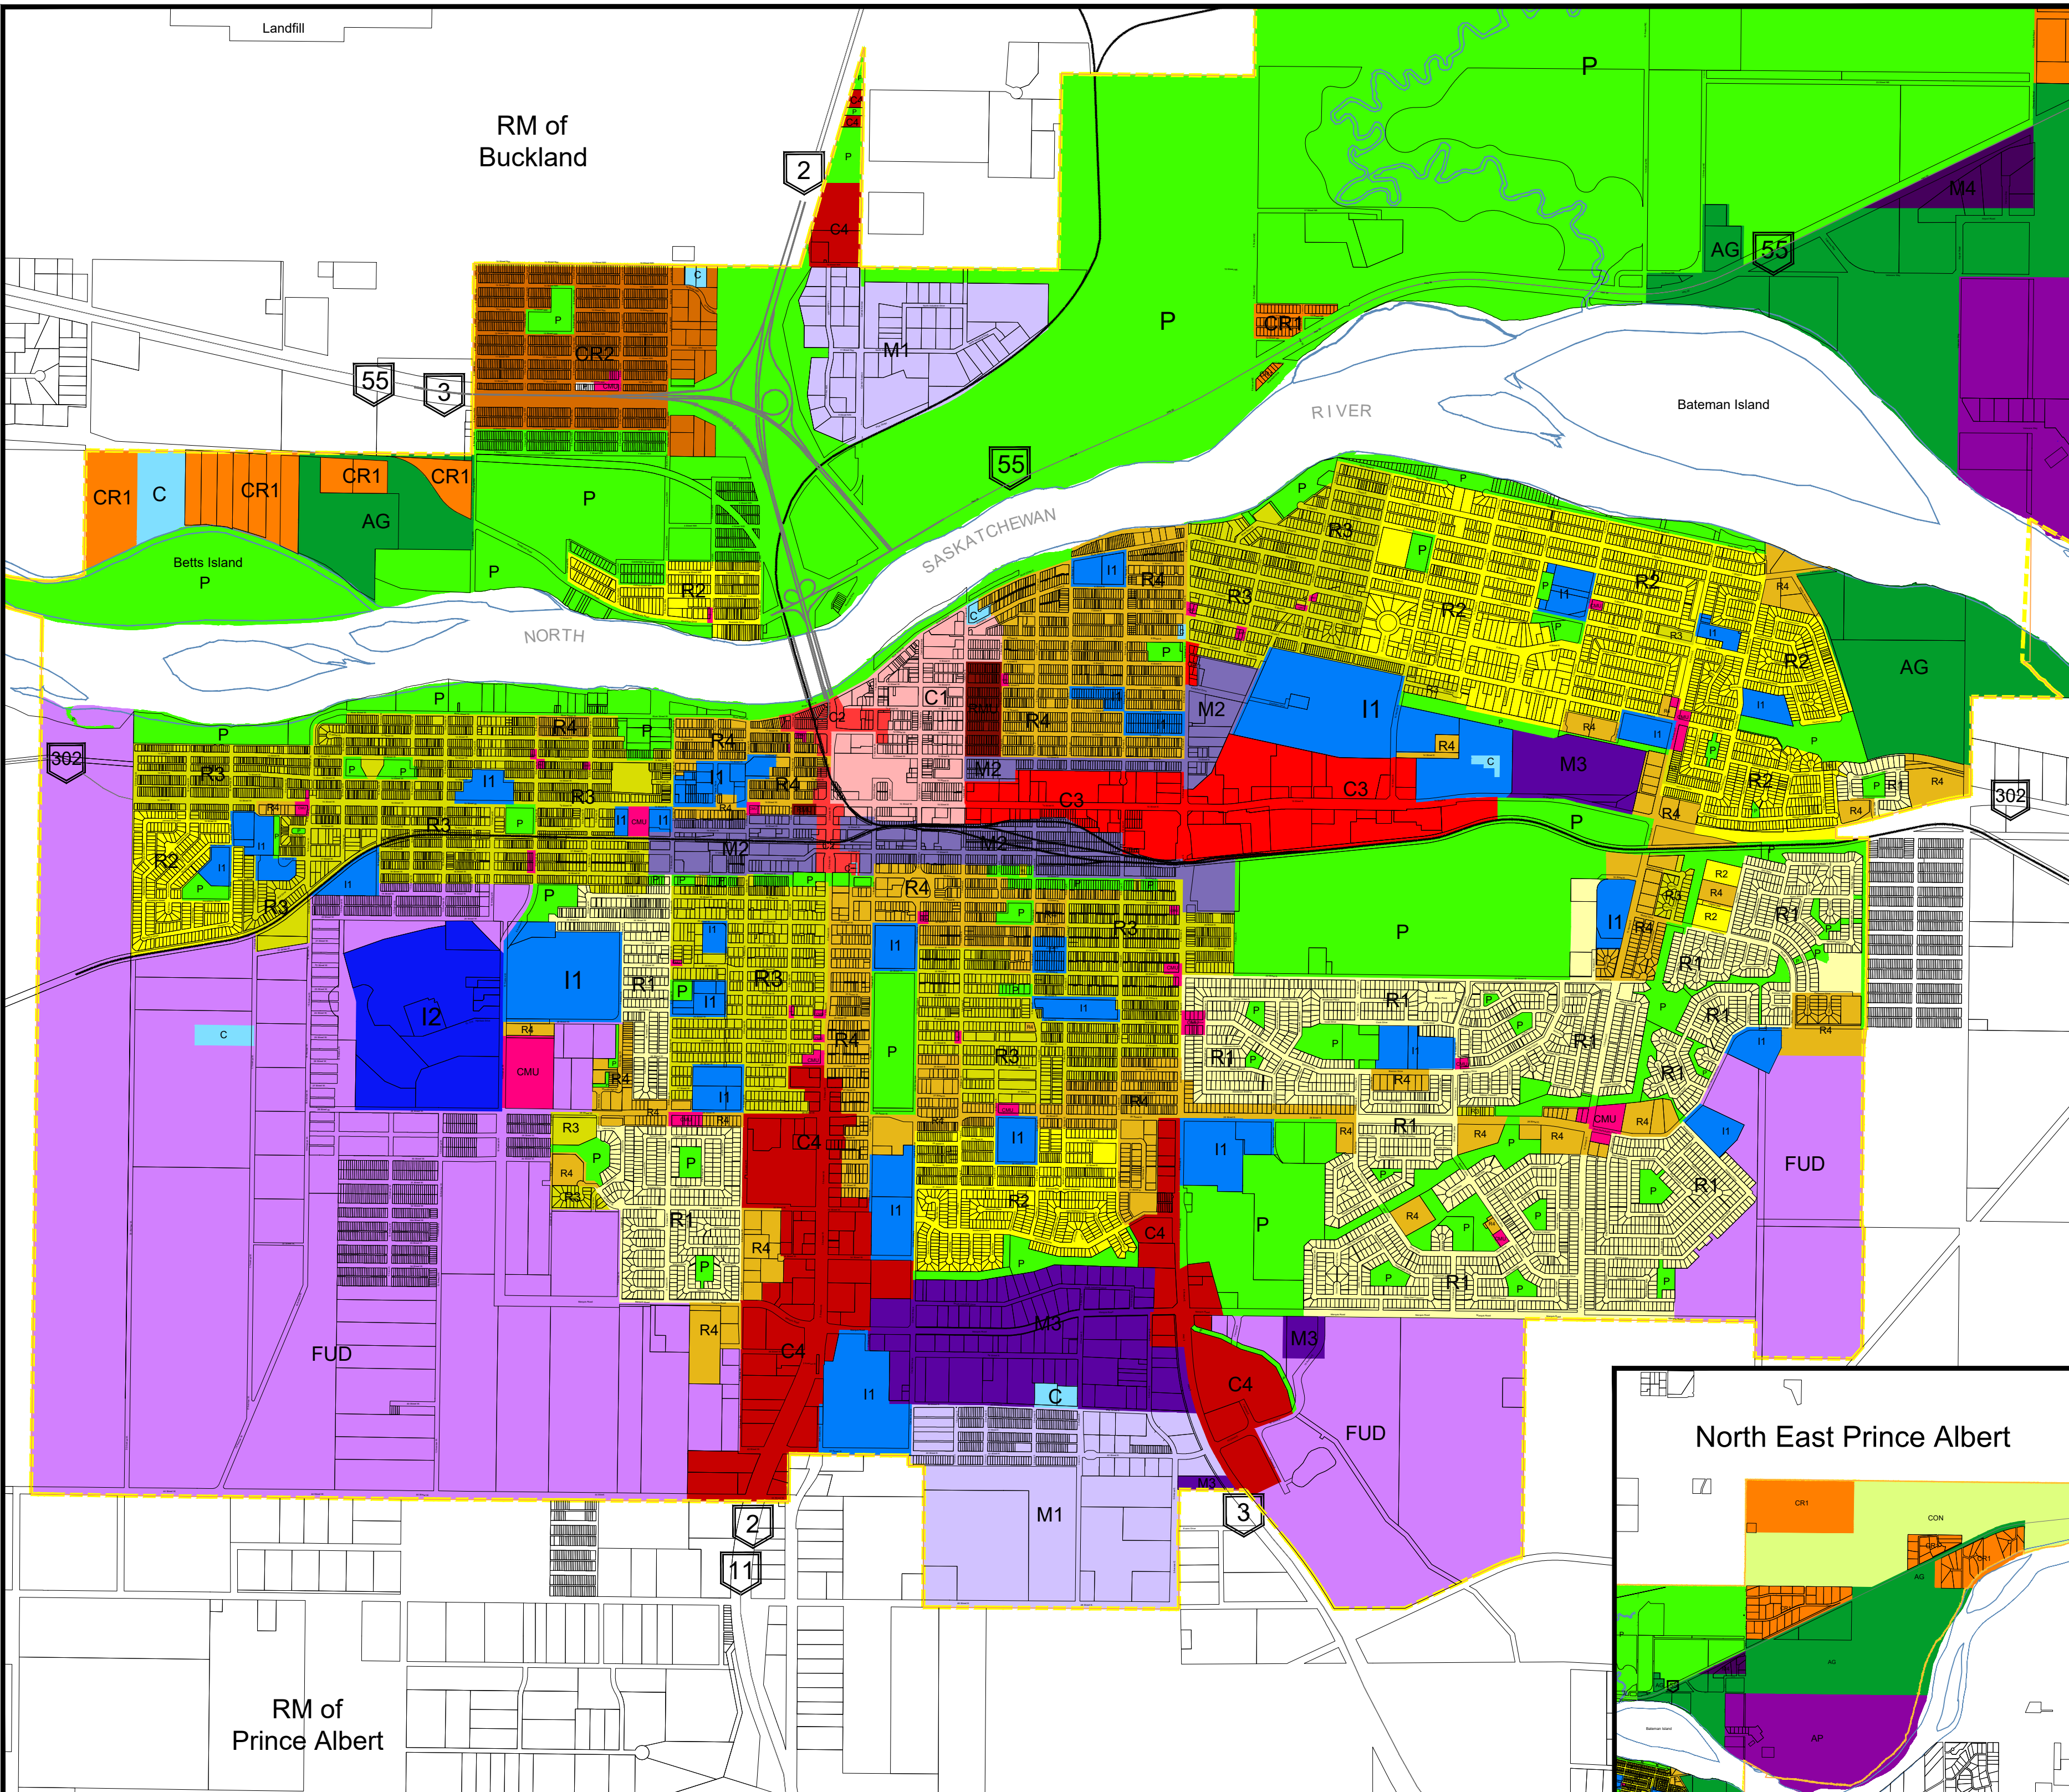

# City of Prince Albert Zoning Map

## LEGEND

- R1 - LARGE LOT RESIDENTIAL
- R2 - SMALL LOT RESIDENTIAL
- R3 - MEDIUM DENSITY RESIDENTIAL
- R4 - HIGH DENSITY RESIDENTIAL
- CR1 - LOW DENSITY COUNTRY RESIDENTIAL
- CR2 - HIGH DENSITY COUNTRY RESIDENTIAL
- RMU - RESIDENTIAL MIXED USE
- C1 - DOWNTOWN COMMERCIAL
- C2 - SMALL LOT ARTERIAL COMMERCIAL
- C3 - LARGE LOT ARTERIAL COMMERCIAL
- C4 - HIGHWAY COMMERCIAL
- CMU - COMMERCIAL MIXED USE
- C - CONTRACT
- I1 - INSTITUTIONAL GENERAL
- I2 - INSTITUTIONAL MEDICAL SERVICE
- M1 - HEAVY INDUSTRIAL
- M2 - SMALL LOT LIGHT INDUSTRIAL
- M3 - LARGE LOT LIGHT INDUSTRIAL
- AP - AIRPORT
- M4 - AIRPORT INDUSTRIAL
- FUD - FUTURE URBAN DEVELOPMENT
- CON - CONSERVATION
- P - PARK
- AG - AGRICULTURAL

PLANNING & DEVELOPMENT SERVICES

May 17 / 2022