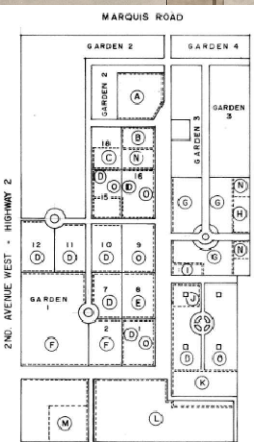

OLD CITY CEMETERY GENERAL

HEBREW

Boat

SECOND AVENUE WEST (HIGHWAY No. 2)

- KEY PLAN
SCALE 1" = 300.0"
- LEGEND
- (A) GREEK CATHOLIC
 - (B) GREEK ORTHODOX
 - (C) PROTESTANT & STILLBORN
 - (D) PROTESTANT
 - (E) SOLDIER VETERANS
 - (F) PROTESTANT PROPERTY
 - (G) R.C GENERAL
 - (H) R.C CHILDREN
 - (I) R.C SOLDIER VETERANS
 - (J) PROTESTANT SOLDIER VETERANS
 - (K) OLD PRESBYTERIAN
 - (L) OLD CITY CEMETERY GENERAL
 - (M) HEBREW
 - (N) FREE
 - (O) GENERAL

- LEGEND
- Paved Driveway
 - - - Unpaved Driveway

Date: Aug. 9, 2018
Drawn: AR Scale:
1:1500m@11x17p